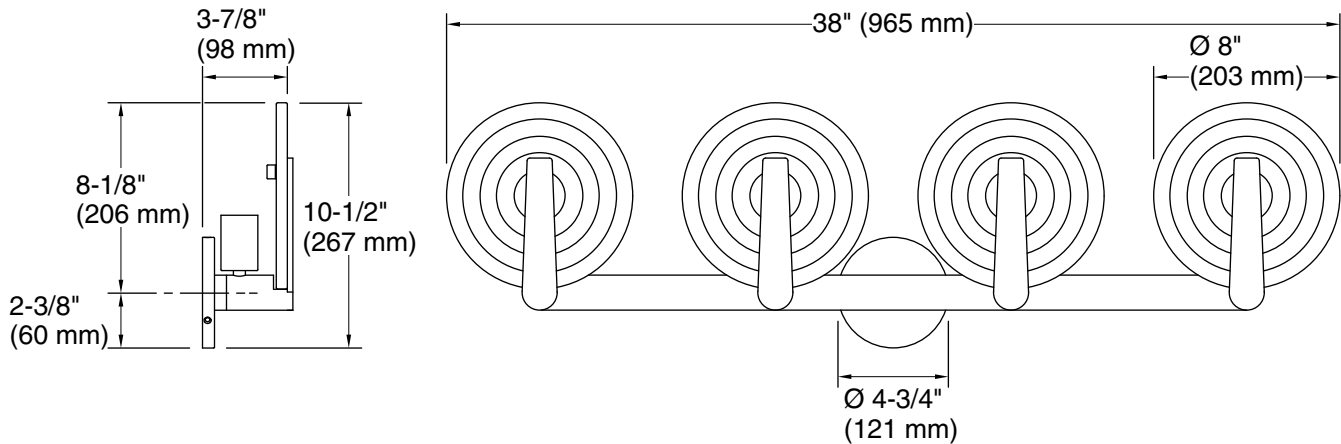

Required Electrical Service

One circuit required.

120 V, 60 Hz

Technical Information

All product dimensions are nominal.

Material: Glass, Aluminum, Steel, Brass

Number of Lights: 4

Lighting Type: Socket-based

Socket Type: E-26 Medium

Number of Shades: 4

Shade Type: Clear Swirl Glass

Hanging Type: Non-hanging

Notes

Install this product according to the installation instructions.