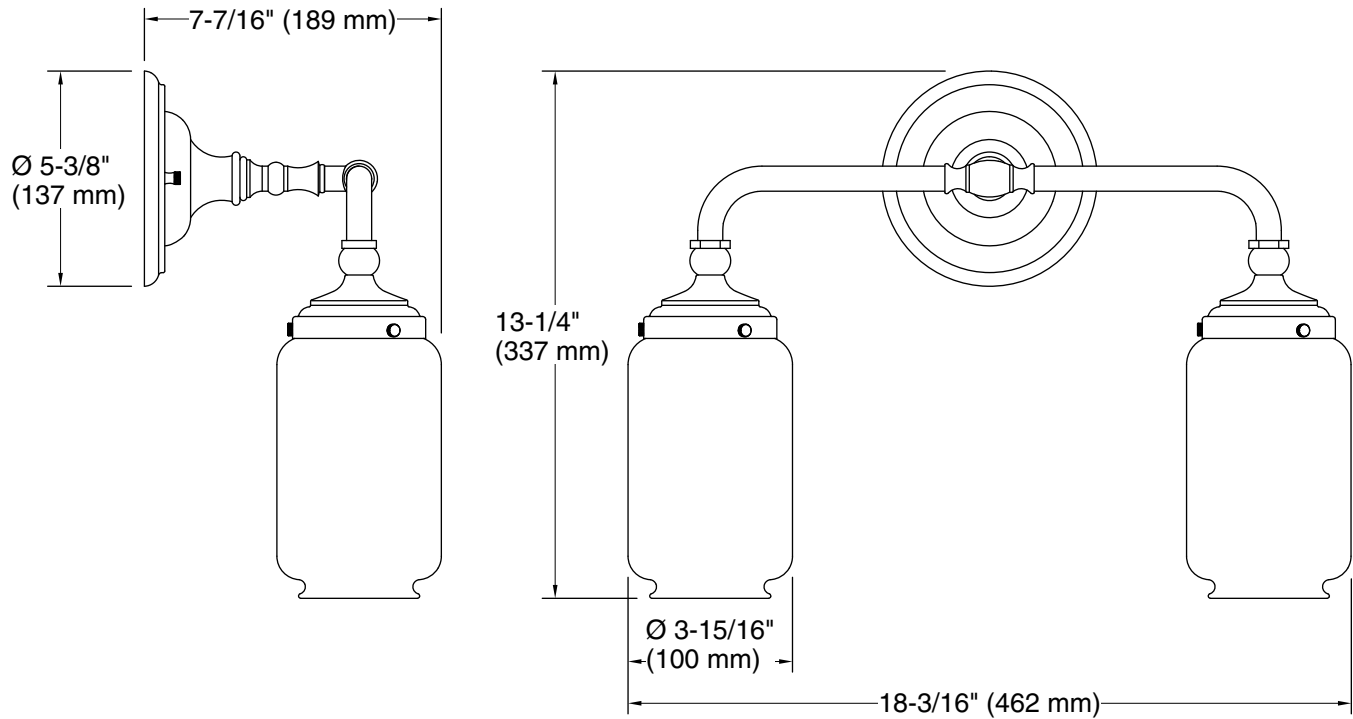

## Features

- Clear glass shades with inner frosted glass diffusers for reduced glare.
- Requires bulb with medium (E26) base; T10 bulb recommended (sold separately).
- Coordinates with faucets and accessories in the Artifacts collection.
- Suitable for damp locations, per UL 1598.

## Technical Information

All product dimensions are nominal.

Installation Type: Wall-mount  
Material: Brass, Glass, Zinc  
Number of Lights: 1  
Lighting Type: Socket-based  
Socket Type: E-26 Medium