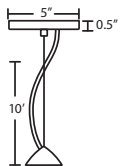

ORDERING:

CONNECTION	SHADE OPTIONS	LAMP OPTIONS	METAL FINISH	OPTIONS
Cable Fixture 1KX 1 Light	FLUX Silver/White	LED* 23W LED 1950 lumens, 3000K (Downlight)	BK Black BR Bronze SN Satin Nickel	L 15' cord

*CCT options available
(contact factory)

Ex. 1KX-FLUX-LED-SN
Flux Pendant w/ Silver/White Metal Shade,
Satin Nickel Finish

PENDANT OPTIONS:

1KX CABLE-HUNG PENDANT

- 1x 10' aircraft-quality stainless steel cable
- Suitable for sloped ceilings
- 1x lampholder
- Cord: 10' AWM-type provided
- Black, Bronze or Satin Nickel

ACCESSORIES:

LONGER CORD LENGTHS:

Longer cord length of 15' available.
Add an "L" to the end of the item
number, i.e. 1JC-169707-SNL.