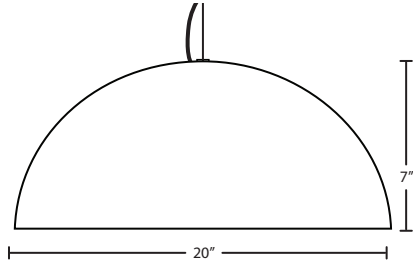

MOUNTING

Installs directly to a 4" octagonal ceiling box. Suitable for sloped ceilings.

LABELS

UL or ETL Listed. Suitable for Damp Locations (interior use only).

FLUX (SILVER/WHITE)

*Internal RGB illumination is WIFI controllable via Alexa or Google Assistant

Project Information:

For ordering information, see next page

All dimensions provided are nominal.
Allowance must be made for dimensional tolerance in handcrafted glasses.

REV 5/22

ORDERING:

CONNECTION	SHADE OPTIONS	LAMP OPTIONS	METAL FINISH	OPTIONS
Cable Fixture 1KX 1 Light	FLUX Silver/White	LED* 23W LED 1950 lumens, 3000K (Downlight)	BK Black BR Bronze SN Satin Nickel	L 15' cord