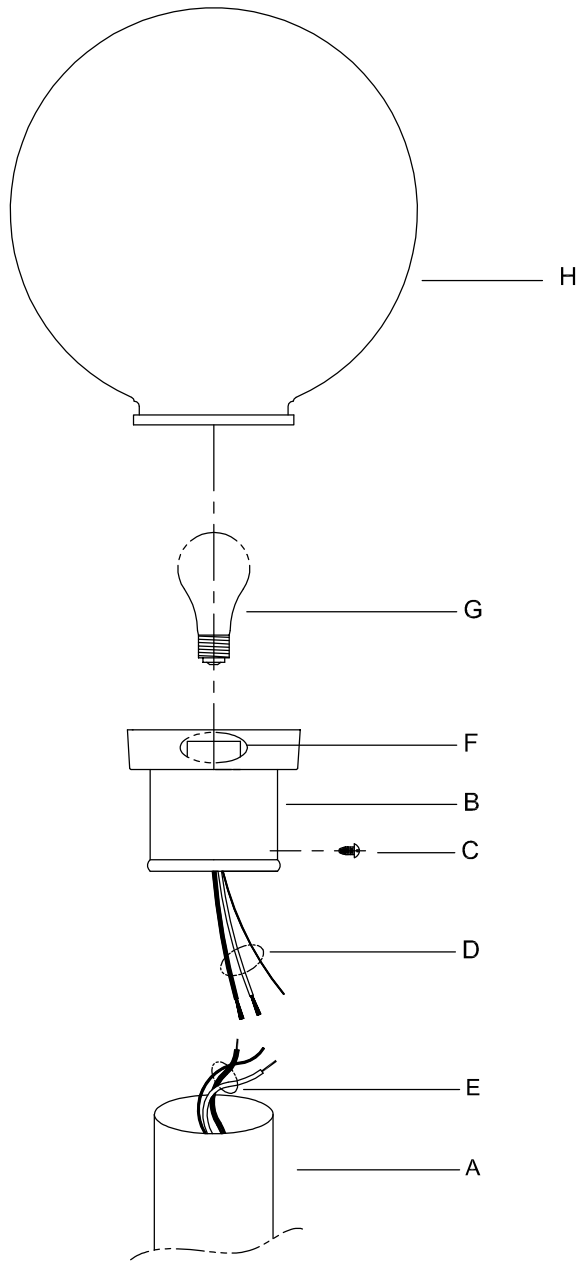

Assembly & Installation Instructions

CAUTION: Read instructions carefully and turn electricity off at main circuit breaker panel before beginning installation.

5478

*****

WARNING - If any Special Control Devices are used with this Fixture, Follow the Instructions Carefully to assure full compliance with N.E.C. requirements. If there are any questions, contact a Qualified Electrical Contractor.

WARNING - This product contains chemicals known to the State of California to cause cancer, birth defects and /or other reproductive harm. Thoroughly wash hands after installing, handling, cleaning, or otherwise touching this product.

CAUTION - All glass is fragile, use care when handling Glass component(s) and or Lamp(s).

*****

ASSEMBLY STEPS:
PASOS PARA ENSAMBLAR:
MODE D'ASSEMBLAGE:

1. B → A
2. Ø (0.144)(3.6mm) →
3. B ← A
4. Ø (0.144)(3.6mm) →
5. D → E
6. B → A
7. C → B,A
8. G → F
9. H → B

A, E, C & G
(NOT FURNISHED)
(NO INCLUIDA)
(NON FOURNIE)