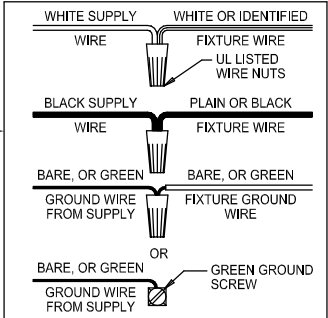

Assembly & Installation Instructions

CAUTION: Read instructions carefully and turn electricity off at main circuit breaker panel before beginning installation.

5478

*****

WARNING - If any Special Control Devices are used with this Fixture, Follow the Instructions Carefully to assure full compliance with N.E.C. requirements. If there are any questions, contact a Qualified Electrical Contractor.

WARNING - This product contains chemicals known to the State of California to cause cancer, birth defects and /or other reproductive harm. Thoroughly wash hands after installing, handling, cleaning, or otherwise touching this product.

CAUTION - All glass is fragile, use care when handling Glass component(s) and or Lamp(s).

*****

ASSEMBLY STEPS:
PASOS PARA ENSAMBLAR:
MODE D'ASSEMBLAGE:

1. B → A
2. Ø (0.144)(3.6mm) →
3. B ← A
4. Ø (0.144)(3.6mm) →
5. D → E
6. B → A
7. C → B,A
8. G → F
9. H → B

A, E, C & G
(NOT FURNISHED)
(NO INCLUIDA)
(NON FOURNIE)