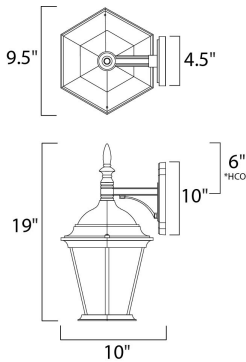

PRODUCT DESCRIPTION

Westlake is a transitional style from Maxim Lighting International in Black, Rust Patina, Empire Bronze, or White finish.

MEASUREMENTS

DIMENSION : 9.5" W x 19." H x 10." Ext
BACK PLATE : 4.5" W x 10." H x 6." HCO
HANGING WEIGHT : 3.85 lb

LAMPING

INPUT VOLTAGE : 120V
LUMENS : 1,150 Rated (0 Del.)
BULB : 1 x 60W (NOT INCLUDED), 60W Total
DIMMABLE : Dimmable

FINISHES OPTION

Empire Bronze EB

GLASS

Clear CL

MATERIAL

Die Cast Aluminum

RATINGS

cETLusWet Location
Dimmable

ADDITIONAL

INSTALL UP/DOWN:
RATED LIFE 2500 Hours
OPERATING TEMPERATURE:
-20°C (-4°F), 40°C (104°F)

Always consult a qualified electrician before installing any lighting product.