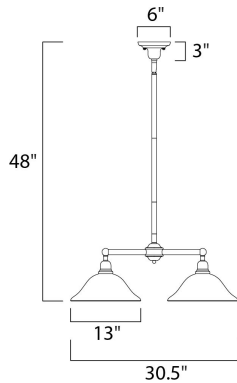

PRODUCT DESCRIPTION

Beautifully crafted with round stems and offered in our Satin Nickel or Oil Rubbed Bronze finishes. Both available with Soft Vanilla glass.

MEASUREMENTS

DIMENSION : 30.5" L x 13." W x 9.5" H
 MAX OAH : 48." OAH x 18.18" OAH
 CANOPY : 6." W x 3.25" H x 6." L
 HANGING WEIGHT : 10.16 lb