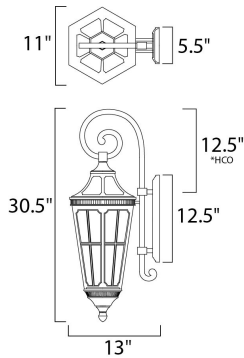

PRODUCT DESCRIPTION

Maxim Lighting's Beacon Hill VX Collection is made with Vivex, a material twice the strength of resin, is non-corrosive, UV resistant and backed with a 3-Year Limited Warranty. Beacon Hill VX features our Sienna finish and Seedy glass.

MEASUREMENTS

DIMENSION : 11." W x 30.5" H x 13." Ext
BACK PLATE : 5.5" W x 12.5" H x 12.5" HCO
HANGING WEIGHT : 8.6 lb

LAMPING

INPUT VOLTAGE : 120V
LUMENS : 2,016 Rated (0 Del.)
BULB : 3 x 60W (NOT INCLUDED), 180W Total
DIMMABLE : Dimmable

FINISHES OPTION

Sienna SE

GLASS

Seedy CD

MATERIAL

Vivex Resin Composite

RATINGS

cETLus Wet Location
Dimmable

ADDITIONAL

INSTALL UP/DOWN:
RATED LIFE 1500 Hours
OPERATING TEMPERATURE:
-20°C (-4°F), 40°C (104°F)

Always consult a qualified electrician before installing any lighting product.