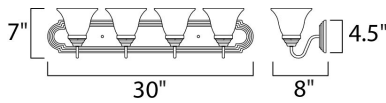

MEASUREMENTS

DIMENSION : 30." W x 7." H x 8." Ext
 BACK PLATE : 26.38" W x 4.38" H x 4.07" HCO
 HANGING WEIGHT : 6.84 lb

LAMPING

INPUT VOLTAGE : 120V
 LUMENS : 4,600 Rated (0 Del.)
 BULB : 4 x 60W (NOT INCLUDED), 240W Total
 DIMMABLE : Dimmable