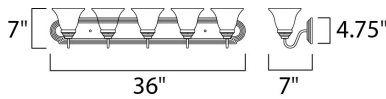

MEASUREMENTS

DIMENSION : 36." W x 7." H x 8." Ext
 BACK PLATE : 36." W x 4.5" H x 4.07" HCO
 HANGING WEIGHT : 8.6 lb

LAMPING

INPUT VOLTAGE : 120V
 LUMENS : 5,750 Rated (0 Del.)
 BULB : 5 x 60W (NOT INCLUDED), 300W Total
 DIMMABLE : Dimmable