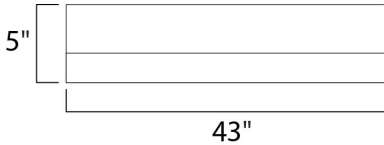

PRODUCT DESCRIPTION

The CounterMax MX-FD Series fluorescent under cabinet lighting boasts T-5 high lumen technology in sizes from 12" to 43" in length. Full size knock outs allow for easy direct wire installation in any application.

MEASUREMENTS

DIMENSION : 43." L x 5." W x 1.25" H
 HANGING WEIGHT : 4.85 lb

LAMPING

INPUT VOLTAGE : 120V
 LUMENS : 2,700 Rated (0 Del.)
 BULB : 1 x 26W (INCLUDED), 26W Total
 COLOR_TEMP : 3100K

FINISHES OPTION