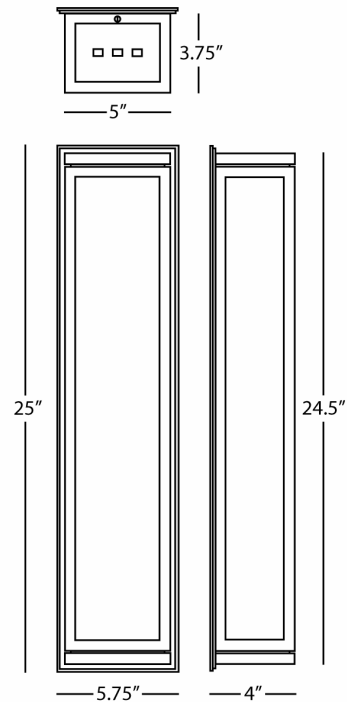

BRADLEY

C1334

Medium Wall Sconce

3-60W Max.

Bulb Type: B11 Torpedo

Direct Wire Only

Polished Chrome Finish

White Glass Shade

FINISH OPTIONS:

S1334 - Polished Nickel

Z1334 - Deep Patina Bronze

** Available for Quick SHIP **