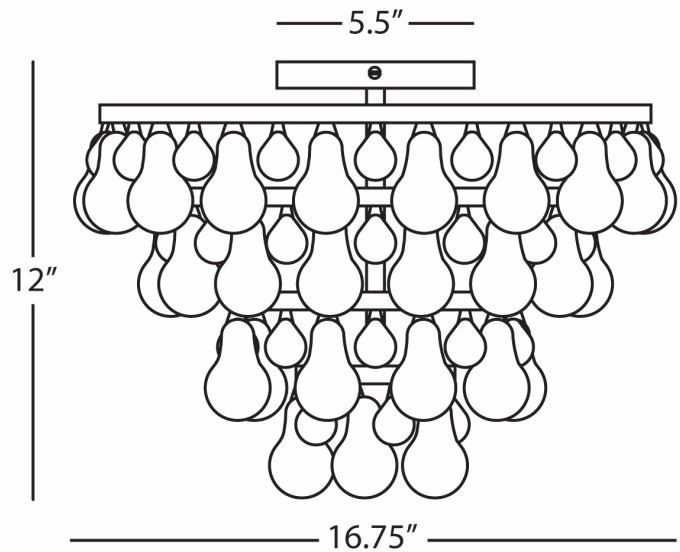

** Available for Quick SHIP **