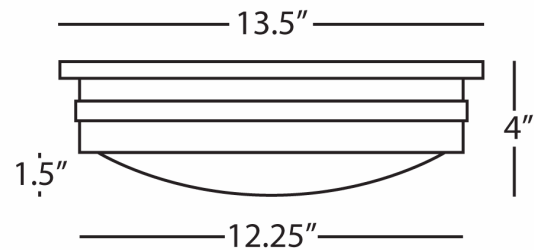

** Available for Quick SHIP **