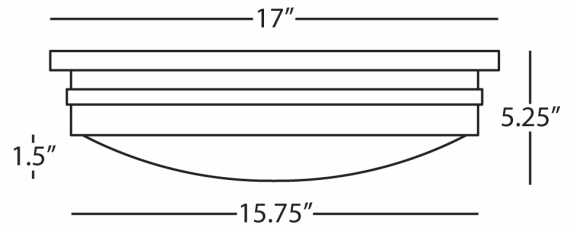

** Available for Quick SHIP **