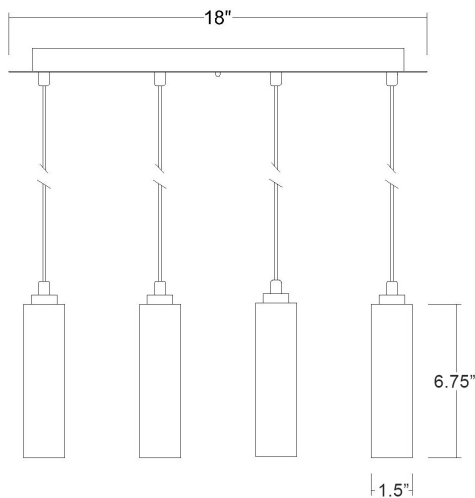

# A900126-16-S

## ICARUS 16-LIGHT CHANDELIER

Front view

Bottom view

<b>Description:</b>	Icarus 16-light chandelier
<b>Finish:</b>	Polished chrome
<b>Dimensions:</b>	6.75" H x 1.5" W x 1.5" D
<b>Bulbs:</b>	16 x 25W
<b>Sockets:</b>	120V G9 base
<b>Shade:</b>	Clear square K9 crystal
<b>Installed Weight:</b>	41 lbs.
<b>Certification:</b>	c UL

<b>Material:</b>	Steel and glass
<b>Glass:</b>	4-sided cut crystal
<b>Canopy Dimensions:</b>	18" x 18"
<b>Mounting Holes:</b>	9.45" apart
<b>Switch:</b>	NA
<b>Cord:</b>	Silver, 12'
<b>Dimmable:</b>	Yes