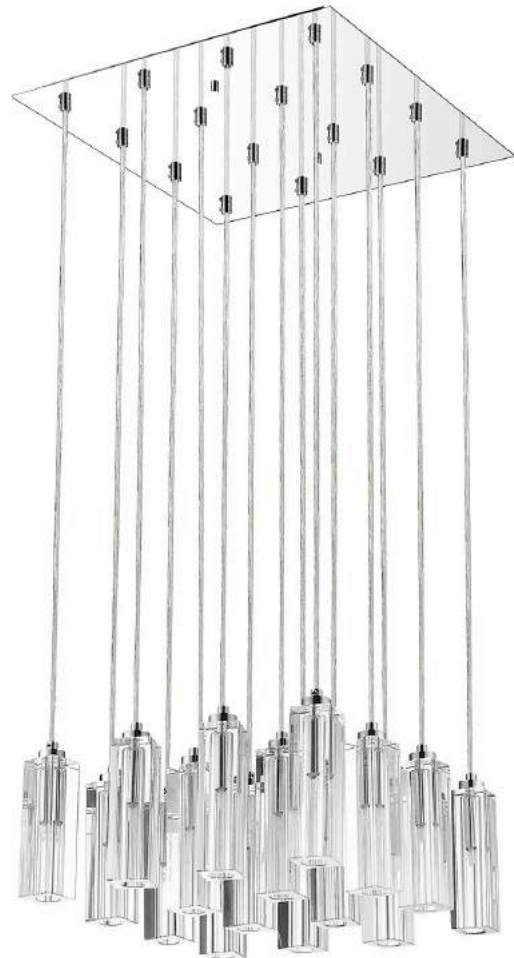

# A900126-16-S

## ICARUS 16-LIGHT CHANDELIER

Front view

Bottom view

<b>Description:</b>	Icarus 16-light chandelier
<b>Finish:</b>	Polished chrome
<b>Dimensions:</b>	6.75" H x 1.5" W x 1.5" D
<b>Bulbs:</b>	16 x 25W
<b>Sockets:</b>	120V G9 base
<b>Shade:</b>	Clear square K9 crystal
<b>Installed Weight:</b>	41 lbs.
<b>Certification:</b>	c UL

<b>Material:</b>	Steel and glass
<b>Glass:</b>	4-sided cut crystal
<b>Canopy Dimensions:</b>	18" x 18"
<b>Mounting Holes:</b>	9.45" apart
<b>Switch:</b>	NA
<b>Cord:</b>	Silver, 12'
<b>Dimmable:</b>	Yes