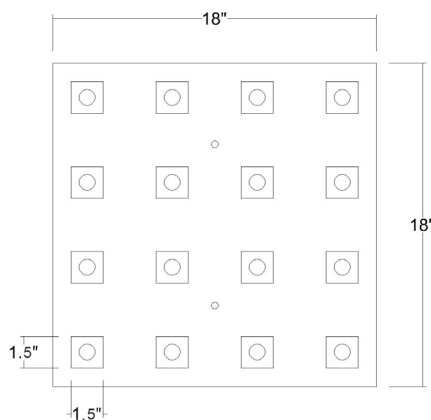

# A900126-16-S

## ICARUS 16-LIGHT CHANDELIER

Front view

Bottom view

<b>Description:</b>	Icarus 16-light chandelier
<b>Finish:</b>	Polished chrome
<b>Dimensions:</b>	6.75" H x 1.5" W x 1.5" D
<b>Bulbs:</b>	16 x 25W
<b>Sockets:</b>	120V G9 base
<b>Shade:</b>	Clear square K9 crystal
<b>Installed Weight:</b>	41 lbs.
<b>Certification:</b>	c UL

<b>Material:</b>	Steel and glass
<b>Glass:</b>	4-sided cut crystal
<b>Canopy Dimensions:</b>	18" x 18"
<b>Mounting Holes:</b>	9.45" apart
<b>Switch:</b>	NA
<b>Cord:</b>	Silver, 12'
<b>Dimmable:</b>	Yes