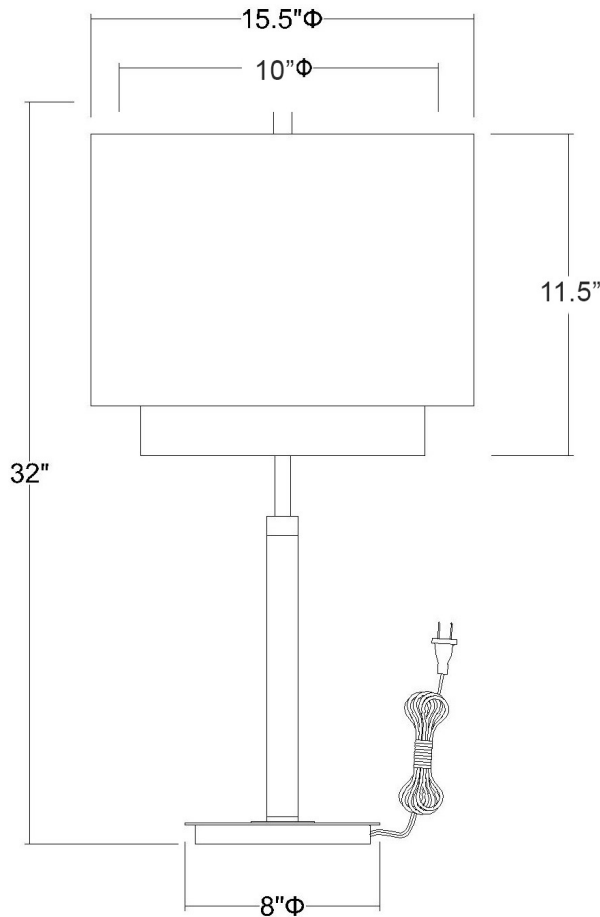

# BT7132 ROOSEVELT TABLE LAMP

<b>Description:</b>	Roosevelt table lamp
<b>Finish:</b>	Espresso/brushed nickel
<b>Dimensions:</b>	32" H x 15.5" W
<b>Bulbs:</b>	1 x 100W
<b>Sockets:</b>	120V E26 base
<b>Shade:</b>	Smoke gray/shantung two tier
<b>Installed Weight:</b>	7 lbs.
<b>Certification:</b>	c UL

<b>Material:</b>	Steel and fabric
<b>Glass:</b>	NA
<b>Back Plate Dimensions:</b>	NA
<b>Mounting Holes:</b>	NA
<b>Switch:</b>	3-way metal switch
<b>Cord:</b>	Silver, 6' plug-in
<b>Dimmable:</b>	Yes