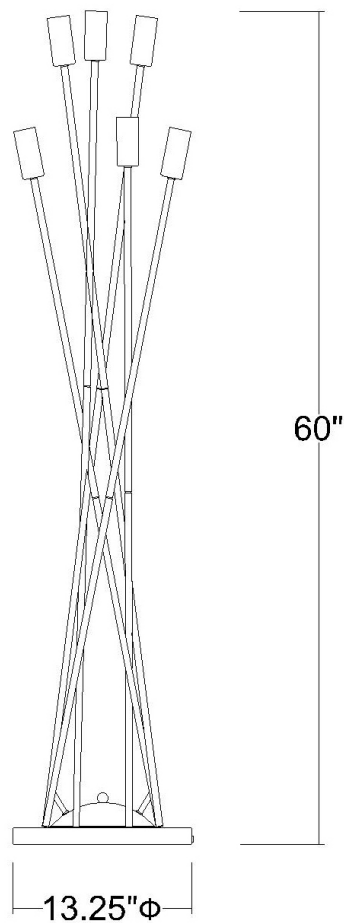

# TF70024AB

## PERRET 6-LIGHT FLOOR LAMP

**Description:** Perret 6-Light Floor Lamp

**Finish:** Aged Brass

**Dimensions:** 13-1/4" Dia. x 60" H

**Bulbs:** 6-60W Med.

**Installed Weight:** 16.35 lbs.

**Certification:** cUL

*\*dimensions do not include bulbs*

**Material:** Steel

**Shade:** NA

**Shade Dimensions:** NA

**Glass:** NA

**Cord:** 8' clear plug-in

**Switch:** Inline dimmable foot