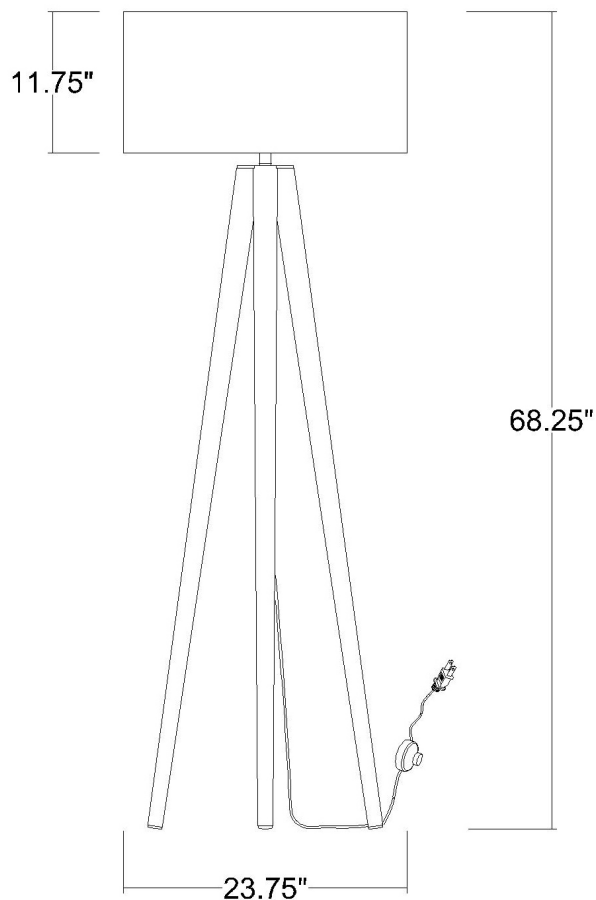

TF70070WH TOURER 1-LIGHT FLOOR LAMP

Description: Tourer 1-Light Floor Lamp

Finish: White

Dimensions: 23-3/4" Dia. x 68-1/4" H

Bulbs: 1-100W Med.

Installed Weight: 24 lbs.

Certification: ETL

Material: Steel and fabric

Shade: Fabric

Shade Dimensions: 23-3/4" Dia. x 11-3/4" H

Glass: NA

Cord: 8' white plug-in

Switch: On/Off Foot