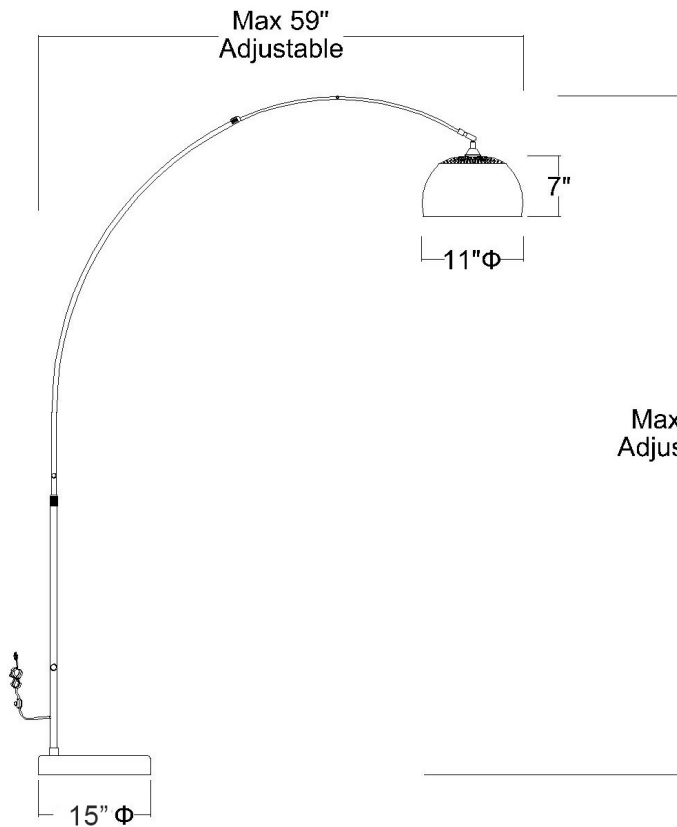

TFA8005 MID ARC FLOOR LAMP

| | |
|--------------------------|---------------------------------------|
| Description: | Mid arc floor lamp |
| Finish: | Brushed nickel with white marble base |
| Dimensions: | 65" - 73" H, 54" - 59" ext. |
| Bulbs: | 1 x 150W |
| Sockets: | 120V E26 base |
| Shade: | Metal with white interior |
| Installed Weight: | 45.5 lbs. |
| Certification: | c UL |

| | |
|-------------------------------|--------------------------------|
| Material: | Marble, steel, stainless steel |
| Glass: | NA |
| Back Plate Dimensions: | NA |
| Mounting Holes: | NA |
| Switch: | In-line foot switch |
| Cord: | Silver, 8' plug-in |
| Dimmable: | Yes |