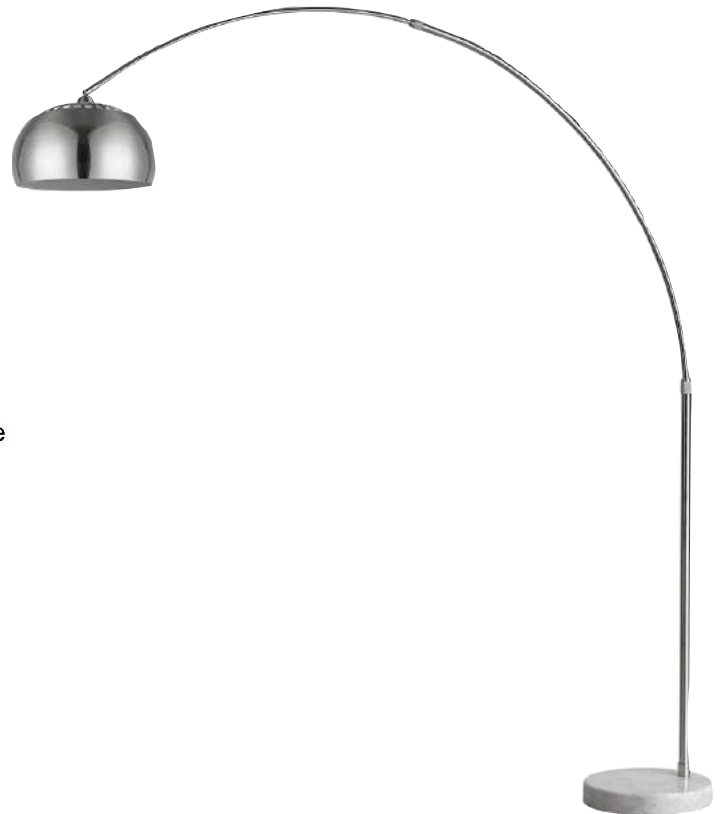

TFA8005 MID ARC FLOOR LAMP

| | |
|--------------------------|---------------------------------------|
| Description: | Mid arc floor lamp |
| Finish: | Brushed nickel with white marble base |
| Dimensions: | 65" - 73" H, 54" - 59" ext. |
| Bulbs: | 1 x 150W |
| Sockets: | 120V E26 base |
| Shade: | Metal with white interior |
| Installed Weight: | 45.5 lbs. |
| Certification: | c UL |

| | |
|-------------------------------|--------------------------------|
| Material: | Marble, steel, stainless steel |
| Glass: | NA |
| Back Plate Dimensions: | NA |
| Mounting Holes: | NA |
| Switch: | In-line foot switch |
| Cord: | Silver, 8' plug-in |
| Dimmable: | Yes |