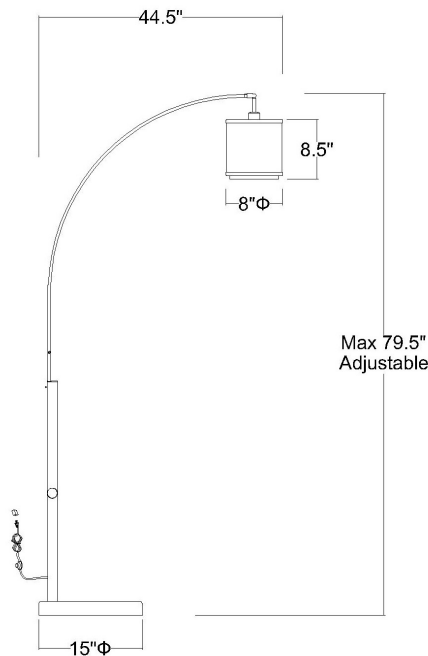

# TFA9307 LUX TREE FLOOR LAMP

Front view

Side view

<b>Description:</b>	Lux tree floor lamp
<b>Finish:</b>	Brushed nickel with black marble base
<b>Dimensions:</b>	Adjusts 79.5" H x 78" W 44.5" ext.
<b>Bulbs:</b>	3 x 60W
<b>Sockets:</b>	120V E26 base
<b>Shade:</b>	Sheer snow/shantung two tier
<b>Installed Weight:</b>	46.5 lbs.
<b>Certification:</b>	c UL

<b>Material:</b>	Marble, fabric, steel
<b>Glass:</b>	NA
<b>Back Plate Dimensions:</b>	NA
<b>Mounting Holes:</b>	NA
<b>Switch:</b>	4-way metal switch
<b>Cord:</b>	Silver, 8' plug-in
<b>Dimmable:</b>	Yes