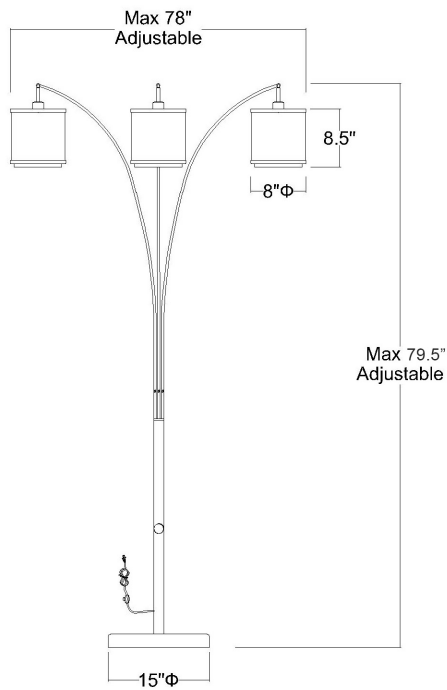

# TFA9307 LUX TREE FLOOR LAMP

Front view

Side view

<b>Description:</b>	Lux tree floor lamp
<b>Finish:</b>	Brushed nickel with black marble base
<b>Dimensions:</b>	Adjusts 79.5" H x 78" W 44.5" ext.
<b>Bulbs:</b>	3 x 60W
<b>Sockets:</b>	120V E26 base
<b>Shade:</b>	Sheer snow/shantung two tier
<b>Installed Weight:</b>	46.5 lbs.
<b>Certification:</b>	c UL

<b>Material:</b>	Marble, fabric, steel
<b>Glass:</b>	NA
<b>Back Plate Dimensions:</b>	NA
<b>Mounting Holes:</b>	NA
<b>Switch:</b>	4-way metal switch
<b>Cord:</b>	Silver, 8' plug-in
<b>Dimmable:</b>	Yes