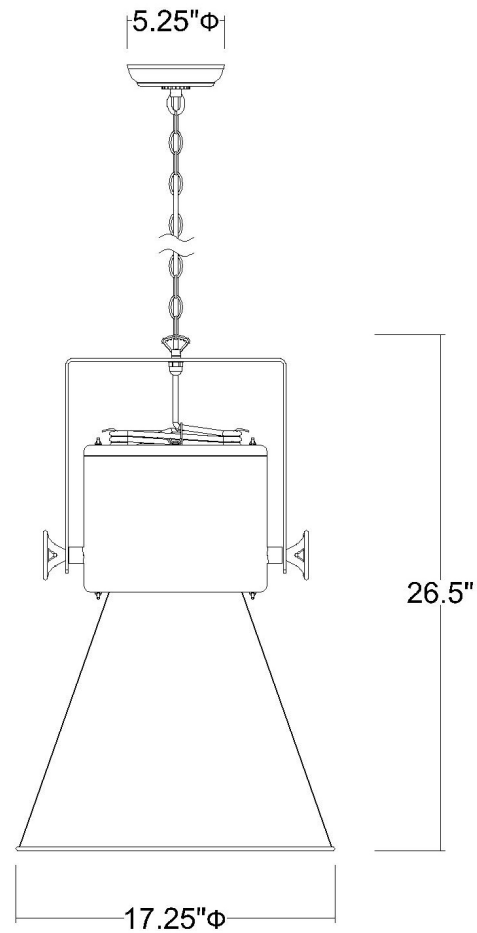

TP10025BK CREW 1-LIGHT PENDANT

Description:	Crew 1-Light Pendant
Finish:	Matte Black
Dimensions:	17-1/4" Dia. x 26-1/2" H
Bulbs:	1-100W Med.
Installed Weight:	15.4 lbs.
Certification:	ETL / dry location

Material:	Steel
Shades:	Steel
Glass:	NA
Canopy Dimensions:	5-1/4" Dia.
Chain/Wire:	5' Chain, 12' Wire
Additional Finishes:	NA