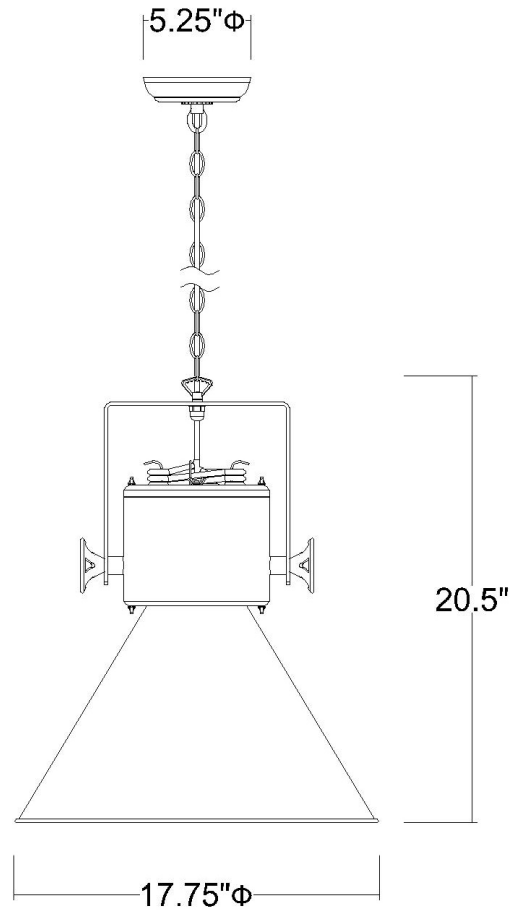

TP10026BK CREW 1-LIGHT PENDANT

Description:	Crew 1-Light Pendant
Finish:	Matte Black
Dimensions:	17-3/4" Dia. x 20-1/2" H
Bulbs:	1-100W Med.
Installed Weight:	10.6 lbs.
Certification:	ETL / dry location

Material:	Steel
Shades:	Steel
Glass:	NA
Canopy Dimensions:	5-1/4" Dia.
Chain/Wire:	5' Chain, 12' Wire
Additional Finishes:	NA