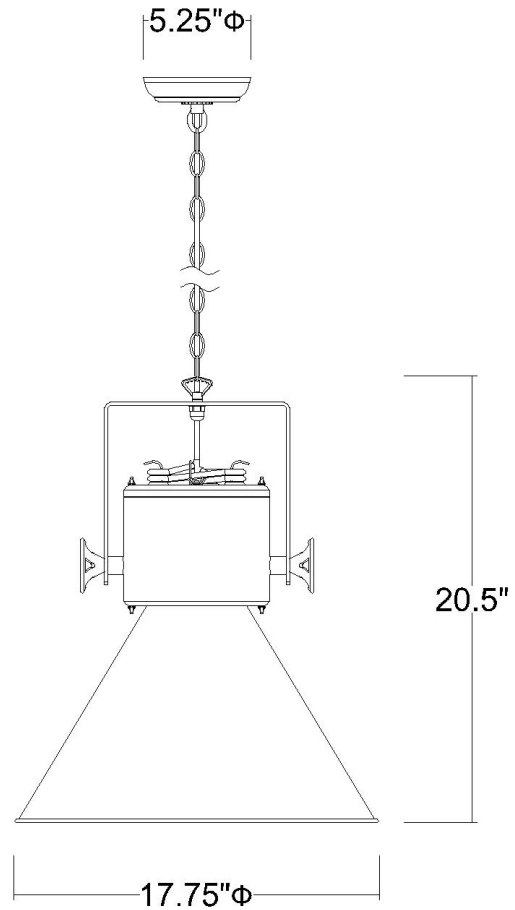

TP10026GY CREW 1-LIGHT PENDANT

Description:	Crew 1-Light Pendant
Finish:	Grey
Dimensions:	17-3/4" Dia. x 20-1/2" H
Bulbs:	1-100W Med.
Installed Weight:	10.6 lbs.
Certification:	ETL / dry location

Material:	Steel
Shades:	Steel
Glass:	NA
Canopy Dimensions:	5-1/4" Dia.
Chain/Wire:	5' Chain, 12' Wire
Additional Finishes:	NA