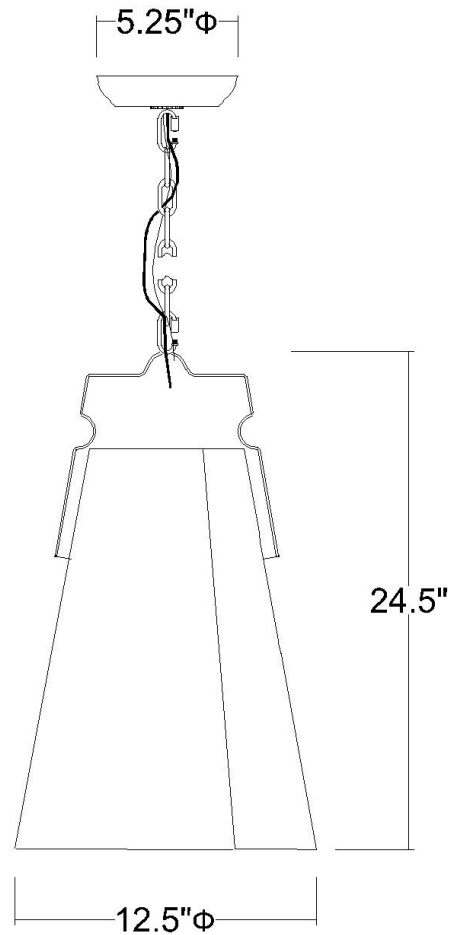

TP10035BK FAZA 1-LIGHT PENDANT

Description:	Faza 1-Light Pendant
Finish:	Matte Black
Dimensions:	12-1/2" Dia. x 24-1/2" H
Bulbs:	1-100W Med.
Installed Weight:	8.4 lbs.
Certification:	ETL / dry location

Material:	Steel
Shades:	Steel
Glass:	NA
Canopy Dimensions:	5-1/4" Dia.
Chain/Wire:	5' Chain, 12' Wire
Additional Finishes:	NA