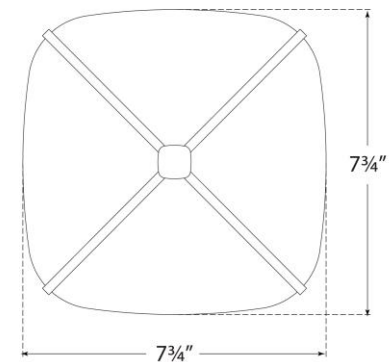

Front View

Bottom View