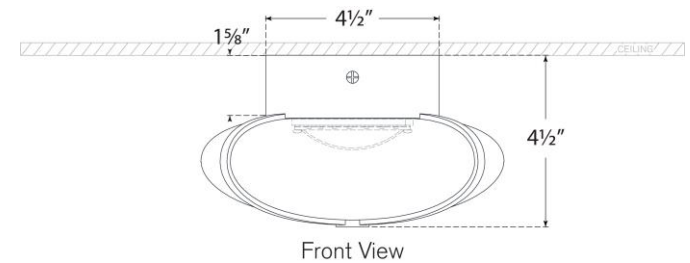

## Fondant 8" Flush Mount

Item # CD 4004SB-WG

Designer: Champalimaud

Height: 4.5"

Width: 7.75"

Canopy: 4.5" Square

Finishes: GM, PN, SB

Glass Options: WG

Lightsource: Dedicated LED

Wattage: 12w (1400lm)

Weight: 3 Pounds

Front View

Bottom View