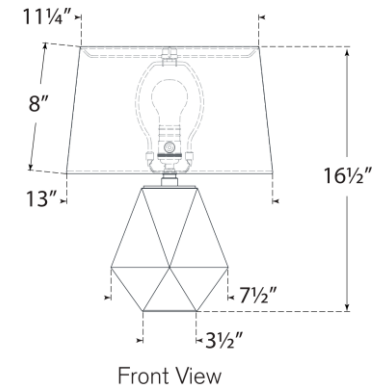

TEAR SHEET

Gemma Small Table Lamp

Item # CHA 8437CG-L

Designer: Chapman & Myers

Height: 16.5"

Width: 13"

Base: 3.5" Square

Finishes: CG, SMG, WG

Shade Treatments: L

Shade Details: SH11.25" x 13" x 8"

Socket: E26 Dimmer

Wattage: 15 LED A19

Weight: 11 Pounds

Note: French Wired

Top View