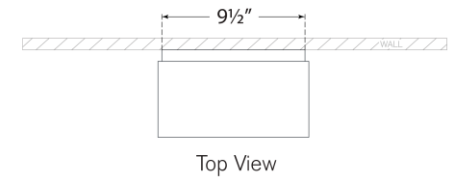

## Fresno Large 2-Light 3/4 Wall Lantern

Item # CHO 2936AI-CG

Designer: Chapman & Myers

Height: 22"

Width: 10"

Extension: 5.75"

Backplate: 9.5" x 21.5" Rectangle

Finishes: AI

Glass Options: CG

Socket: 2 - E26 Keyless

Wattage: 8 LED T10

Weight: 16 Pounds

Top View

Side View

Front View