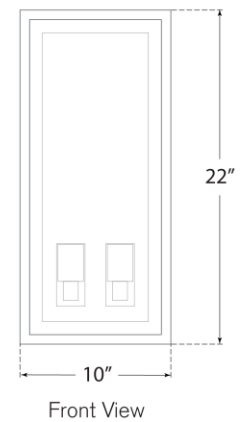

## Fresno Large 2-Light 3/4 Wall Lantern

Item # CHO 2936AI-CG

Designer: Chapman & Myers

Height: 22"

Width: 10"

Extension: 5.75"

Backplate: 9.5" x 21.5" Rectangle

Finishes: AI

Glass Options: CG

Socket: 2 - E26 Keyless

Wattage: 8 LED T10

Weight: 16 Pounds

Top View

Side View

Front View