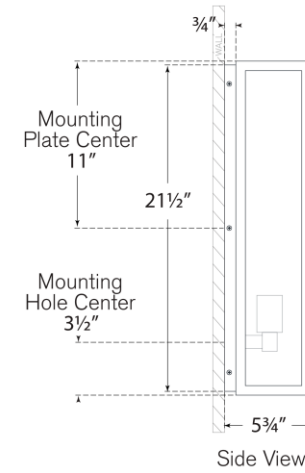

## Fresno Large 2-Light 3/4 Wall Lantern

Item # CHO 2936AI-CG

Designer: Chapman & Myers

Height: 22"

Width: 10"

Extension: 5.75"

Backplate: 9.5" x 21.5" Rectangle

Finishes: AI

Glass Options: CG

Socket: 2 - E26 Keyless

Wattage: 8 LED T10

Weight: 16 Pounds

Top View

Side View

Front View