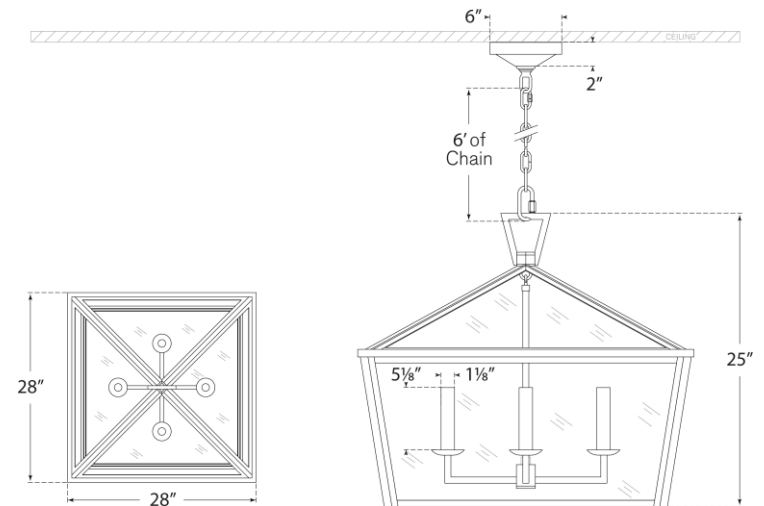

TEAR SHEET

Darlana Medium Wide Hanging Lantern

Item # CHO 5086BZ-CG

Designer: Chapman & Myers

Height: 25"

Width: 28"

Canopy: 6" Round

Finishes: BZ

Glass Options: CG

Socket: 4 - E12 Candelabra

Wattage: 4 - 40 C11

Weight: 52 Pounds

Top View

Front View