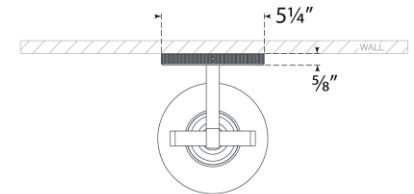

TEAR SHEET

Larkin Medium Conical Bracketed Sconce

Item # IKF 2450BZ-CG

Designer: Ian K. Fowler

Height: 17.75"

Width: 5.5"

Extension: 7"

Backplate: 5.25" Round

Finishes: BZ, HAB, PN

Glass Options: CG

Socket: Dedicated LED

Wattage: 10w (1200lm)

Weight: 6 Pounds

Note: UL Only

Top View

Side View