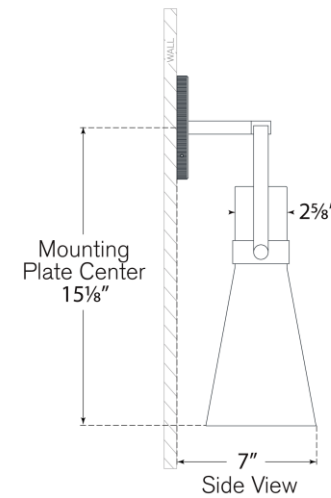

TEAR SHEET

Larkin Medium Conical Bracketed Sconce

Item # IKF 2450BZ-CG

Designer: Ian K. Fowler

Height: 17.75"

Width: 5.5"

Extension: 7"

Backplate: 5.25" Round

Finishes: BZ, HAB, PN

Glass Options: CG

Socket: Dedicated LED

Wattage: 10w (1200lm)

Weight: 6 Pounds

Note: UL Only

Top View

Side View

Front View