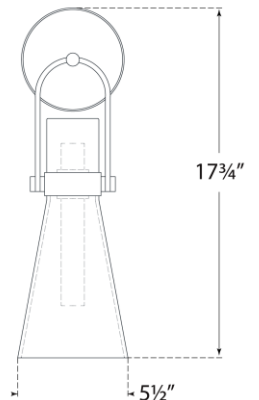

TEAR SHEET

Larkin Medium Conical Bracketed Sconce

Item # IKF 2450BZ-CG

Designer: Ian K. Fowler

Height: 17.75"

Width: 5.5"

Extension: 7"

Backplate: 5.25" Round

Finishes: BZ, HAB, PN

Glass Options: CG

Socket: Dedicated LED

Wattage: 10w (1200lm)

Weight: 6 Pounds

Note: UL Only

Top View

Side View