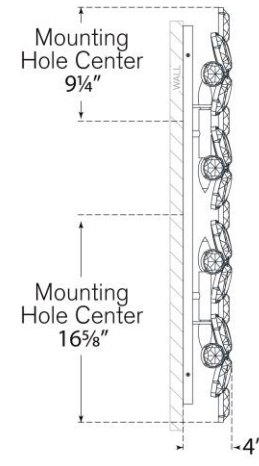

TEAR SHEET

Lloyd 33\" Sconce

Item # KS 2019PN-CG

Designer: kate spade new york

Height: 33.25"

Width: 7.25"

Extension: 4"

Backplate: 4" x 30.25" Rectangle

Finishes: PN, SB

Glass Options: ALB, CG

Socket: 4 - E12 Candelabra

Wattage: 4 - 6.5 LED B11

Weight: 17 Pounds

Note: UL Only

Top View

Side View