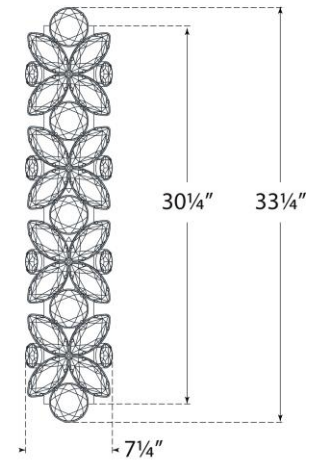

TEAR SHEET

Lloyd 33\" Sconce

Item # KS 2019PN-CG

Designer: kate spade new york

Height: 33.25"

Width: 7.25"

Extension: 4"

Backplate: 4" x 30.25" Rectangle

Finishes: PN, SB

Glass Options: ALB, CG

Socket: 4 - E12 Candelabra

Wattage: 4 - 6.5 LED B11

Weight: 17 Pounds

Note: UL Only

Top View

Side View

Front View