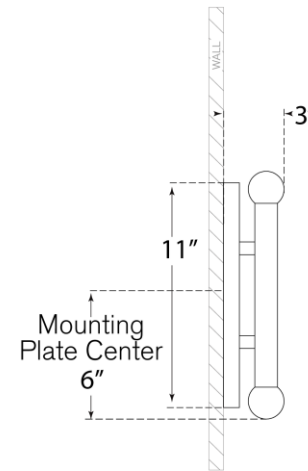

TEAR SHEET

Rousseau Large Vanity Sconce

Item # KW 2287PN-CG

Designer: Kelly Wearstler

Height: 12.25"

Width: 4.25"

Extension: 3"

Backplate: 4.25" x 11" Oval

Finishes: AB, BZ, PN

Glass Options: CG, EC, ECG, SG

Lightsource: Dedicated LED

Wattage: 9w (1000lm)

Weight: 8 Pounds

Top View

Side View

Front View