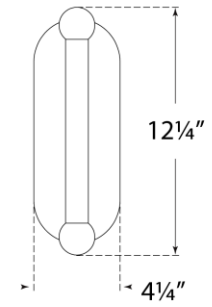

TEAR SHEET

Rousseau Large Vanity Sconce

Item # KW 2287PN-CG

Designer: Kelly Wearstler

Height: 12.25"

Width: 4.25"

Extension: 3"

Backplate: 4.25" x 11" Oval

Finishes: AB, BZ, PN

Glass Options: CG, EC, ECG, SG

Lightsource: Dedicated LED

Wattage: 9w (1000lm)

Weight: 8 Pounds

Top View

Side View

Front View