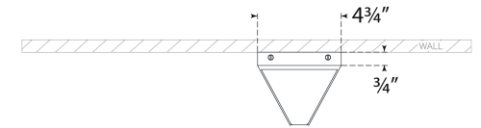

## Stretto 24" Sconce

Item # KW 2723AB-FG

Designer: Kelly Wearstler

Height: 24"

Width: 4.75"

Extension: 4.25"

Backplate: 4.75" x 24" Rectangle

Finishes: AB, BZ, PN

Glass Options: FG

Lightsource: Dedicated LED

Wattage: 18w (1600lm)

Weight: 11 Pounds

Note: UL Only

Top View

Side View

Front View