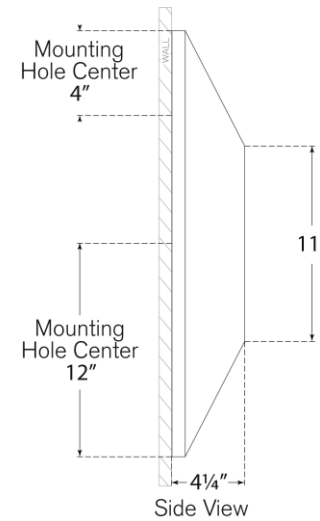

## Stretto 24" Sconce

Item # KW 2723AB-FG

Designer: Kelly Wearstler

Height: 24"

Width: 4.75"

Extension: 4.25"

Backplate: 4.75" x 24" Rectangle

Finishes: AB, BZ, PN

Glass Options: FG

Lightsource: Dedicated LED

Wattage: 18w (1600lm)

Weight: 11 Pounds

Note: UL Only

Top View

Side View

Front View