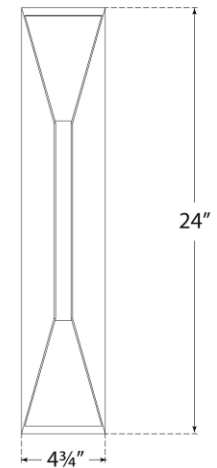

## Stretto 24" Sconce

Item # KW 2723AB-FG

Designer: Kelly Wearstler

Height: 24"

Width: 4.75"

Extension: 4.25"

Backplate: 4.75" x 24" Rectangle

Finishes: AB, BZ, PN

Glass Options: FG

Lightsource: Dedicated LED

Wattage: 18w (1600lm)

Weight: 11 Pounds

Note: UL Only

Top View

Side View

Front View