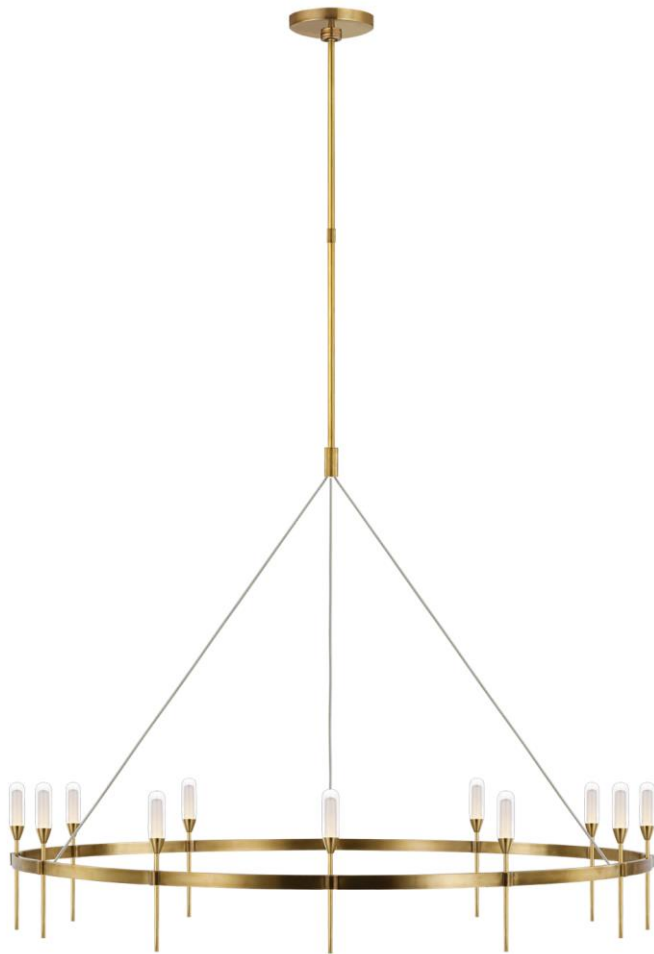

TEAR SHEET

Overture Grande Ring Chandelier

Item # PB 5032NB-CG

Designer: Peter Bristol

O/A Height: 81.25"

Fixture Height: 36.75"

Min. Custom Height: 44.25"

Width: 49"

Canopy: 6" Round

Finishes: BZ, NB, PN

Glass Options: CG

Lightsource: Dedicated LED

Wattage: 42w (3100lm)

Weight: 19 Pounds

Note: Custom Height Available | Fixture Can be Installed Inverted