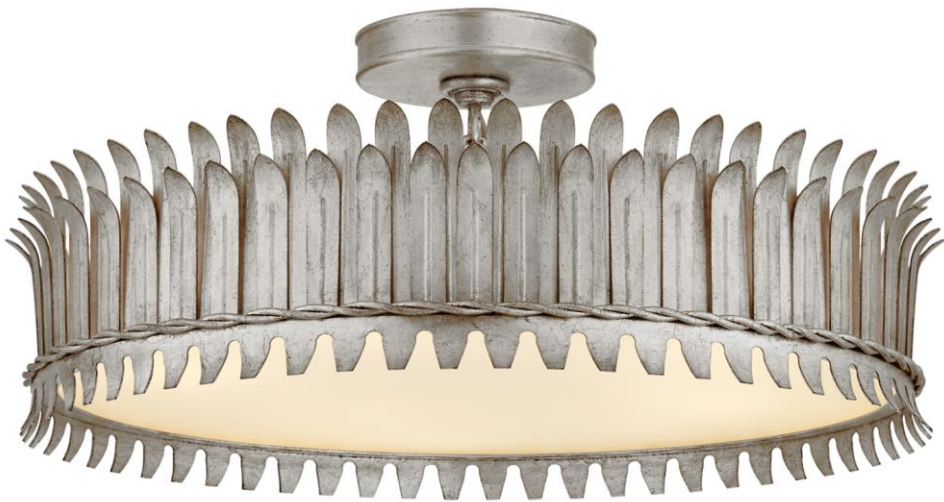

TEAR SHEET

Leslie 21" Semi-Flush

Item # SK 4207BSL

Designer: Suzanne Kasler

Height: 8.75"

Width: 20.75"

Canopy: 5.75" Round

Finishes: BSL, GI, PW

Socket: 5 - E12 Candelabra

Wattage: 5 - 6.5 LED B11

Weight: 15 Pounds

Front View

Top View