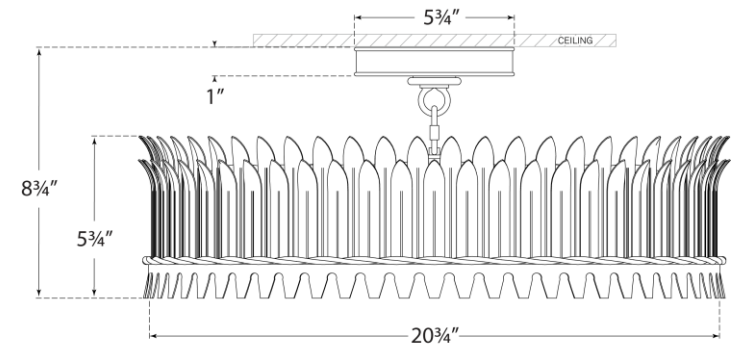

TEAR SHEET

Leslie 21" Semi-Flush

Item # SK 4207BSL

Designer: Suzanne Kasler

Height: 8.75"

Width: 20.75"

Canopy: 5.75" Round

Finishes: BSL, GI, PW

Socket: 5 - E12 Candelabra

Wattage: 5 - 6.5 LED B11

Weight: 15 Pounds

Front View

Top View