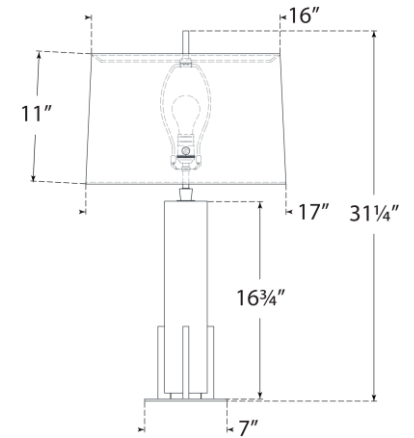

TEAR SHEET

Gironde Large Table Lamp

Item # TOB 3920CG/BZ-L

Designer: Thomas O'Brien

Height: 31.25"

Width: 17"

Base: 7" Square

Finishes: ALB/BZ, ALB/HAB, CG/BZ, CG/HAB

Shade Treatments: L

Shade Details: 16" x 17" x 11" Rectangle

Socket: E26 Dimmer

Wattage: 15 LED A19

Weight: 25 Pounds

Note: French Wired

Side View

Front View