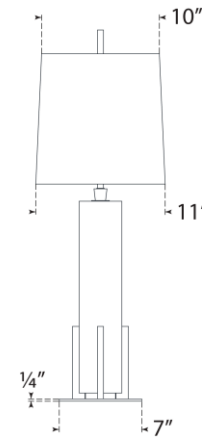

TEAR SHEET

Gironde Large Table Lamp

Item # TOB 3920CG/BZ-L

Designer: Thomas O'Brien

Height: 31.25"

Width: 17"

Base: 7" Square

Finishes: ALB/BZ, ALB/HAB, CG/BZ, CG/HAB

Shade Treatments: L

Shade Details: 16" x 17" x 11" Rectangle

Socket: E26 Dimmer

Wattage: 15 LED A19

Weight: 25 Pounds

Note: French Wired

Side View

Front View

Top View