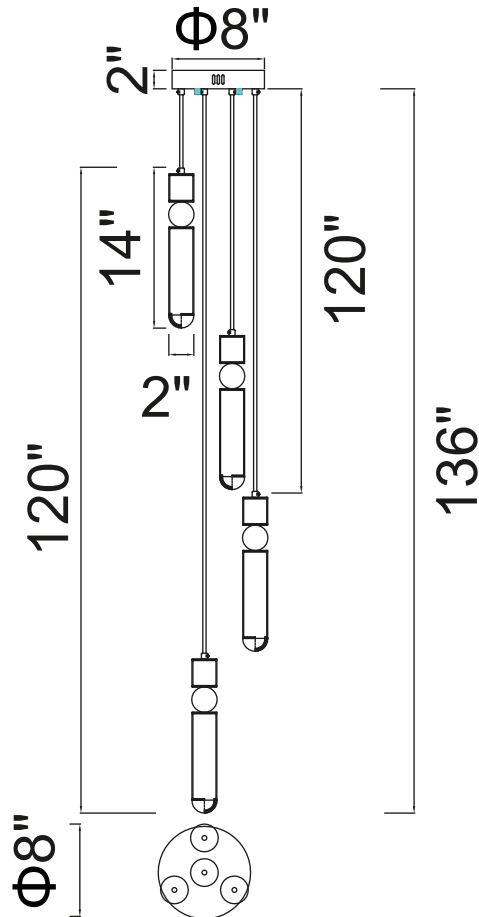

PROJECT: _____

FIXTURE TYPE: _____

LOCATION: _____

CONTACT/PHONE: _____

Item	1225P9-4-625
Collection	CHIME
Finish	Brass
Acrylic	Frosted
Crystal	-----
Input	120V AC,60HZ,AC

Shade	-----
Length/Dia.	8"
Width/Ext.	8"
Height	120"
Maximum	136"
Lumens	1040

Light Source	LED
Bulb Info.	20W
Included	-----
Dimmable	Yes
Color	3000K
Weight	