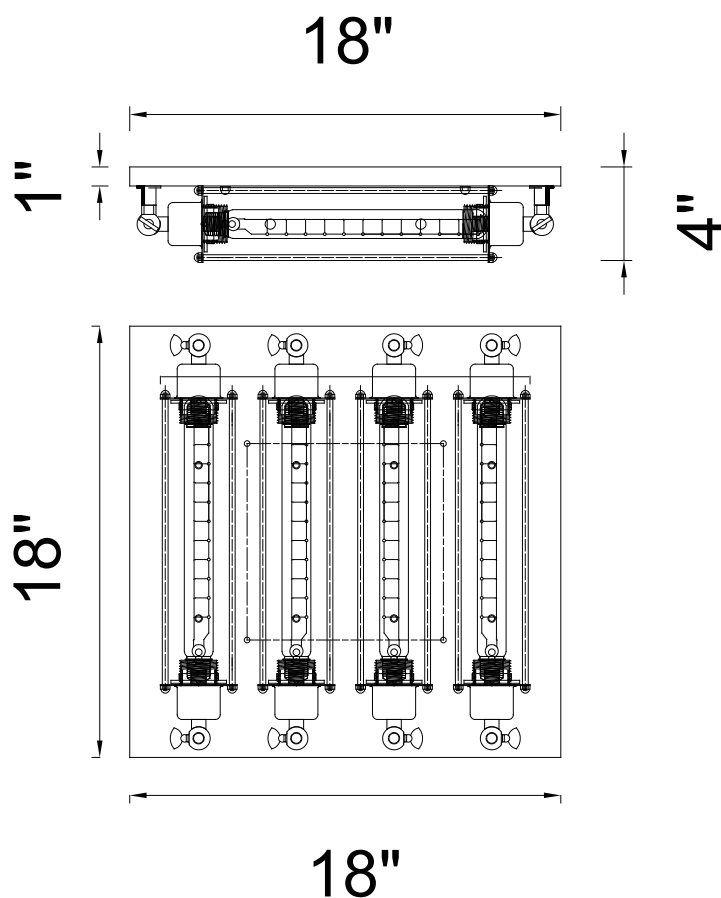

# CWI LIGHTING

BRIGHTER LIVING. SIMPLIFIED.

PROJECT: \_\_\_\_\_

FIXTURE TYPE: \_\_\_\_\_

LOCATION: \_\_\_\_\_

CONTACT/PHONE: \_\_\_\_\_

Item	9613C18-4-126
Collection	PAMELA
Finish	Chocolate
Glass	-----
Crystal	-----
Input	120V AC,60HZ,AC

Shade	-----
Length/Dia.	18"
Width/Ext.	18"
Height	4"
Maximum	-----
Lumens	-----

Light Source	E26
Bulb Info.	4×60W
Included	-----
Dimmable	No
Color	-----
Weight	

**CWILIGHTING**  
[www.cwilighting.com](http://www.cwilighting.com)  
[Info@cwilighting.com](mailto:Info@cwilighting.com)