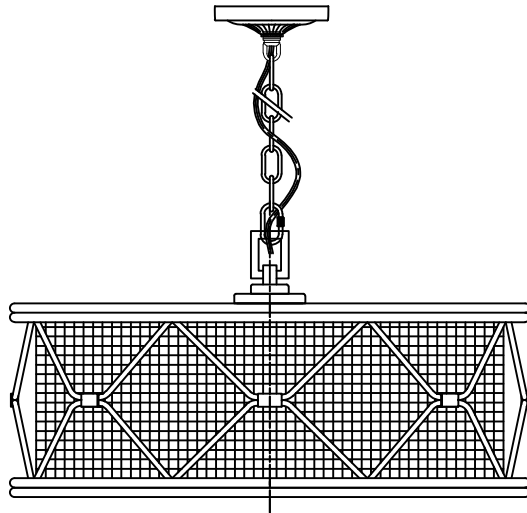

Product Name:Pendant lamp
Model :9914P22-4-204
120Vac, 60Hz,AC ONLY
Lamp Size:Ø22"*H11~71"

Trade Mark:
CRYSTAL WORLD INC

WALL LAMP ASSEMBLY INSTRUCTIONS

Install bulbs (NOT INCLUDED).USE 120V E26  4*60W Max.