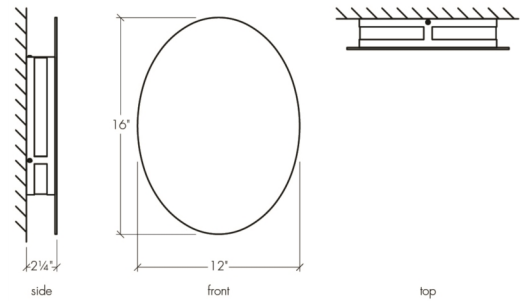

Fortis 18397CS

project name:	
project location:	
specifier name:	
specifier location:	
quantity:	
fixture type:	

modifications:

Base Specs

16"h x 12"w x 2.25"d

Notes

Marine grade primer available — **±\$ Inquire.**