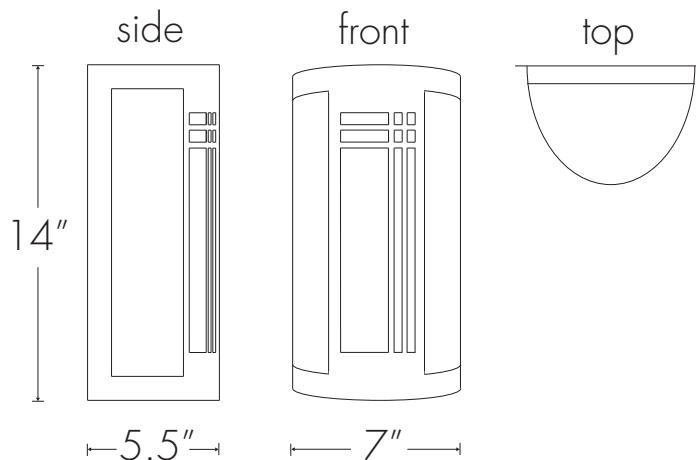

ULTRALIGHTS

PROFILES 2020

Base Specifications:

14"h x 7"w x 5.5"d

01: Wet Loc - Incan - 1 x E26 - 60W max

Opal Acrylic Diffuser

Notes:

02 / 04 Lamping: Wattage and Lumens - Initial at the source

- PREMIUM
- ANI - Ancient Iron
- BCP - Burled Copper
- RCU - Raw Copper Unfinished

- OA - Opal
- PREMIUM
- CO - Caramel Onyx
- FA - Faux Alabaster
- TS - Tea Stained
- WS - White Swirl

- 01: Wet Loc Incan - 1 x E26 - 60W max - 120V
- 02: Wet Loc - LED - 8.4W - 1181 Lumens
 - (Dim w/ Std Phase Dim) - 120V
 - (Non-Dim or Dim w/ 0-10V Dim system) Universal
- 03: Damp / Dry Loc Incan - 1 x E26 - 60W max - 120V
- 04: Damp / Dry LED - 14W - 2198 Lumens (Non-Dim or Dim w/ 0-10V Dim system) - Universal
- 10: WRL - 1 x E26 - for LED Retro 20W max - 120V