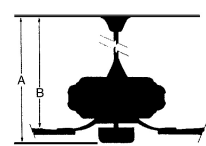

## MEASUREMENTS

Blade Finish:	Reversible Blades: <b>No</b>		
Blade Material: <b>Plywood Construction</b>	Slope: <b>Yes</b>		
Blade Sweep: <b>52"</b>	No. of Blades: <b>4</b>	Blade Pitch: <b>14 degrees</b>	Hanging Weight: <b>19.95</b>
Downrod 1: <b>6</b>	Downrod 1 Outside Dia: <b>0.75</b>	Downrod 2: <b>6</b>	Downrod 2 Outside Dia: <b>0.75</b>
Ceiling to Lowest Point: (Dim A) <b>16.25</b>	Ceiling to Blade (Dim B) <b>11.75</b>	Lead Wire: <b>80</b>	Motor Size: <b>172 x 16mm</b>