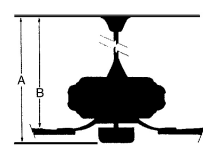

MEASUREMENTS

Blade Finish:				Reversible Blades:	No
Blade Material:	Plywood Construction			Slope:	No
Blade Sweep:	No. of Blades:	Blade Pitch:	Hanging Weight:		
44"	5	14	21.87		
Downrod 1:	Downrod 1 Outside Dia:	Downrod 2:	Downrod 2 Outside Dia:		
6	0.75				
Ceiling to Lowest Point: (Dim A)	Ceiling to Blade (Dim B)	Lead Wire:	Motor Size:		
16.5	11.5	80"	188 X 15mm		