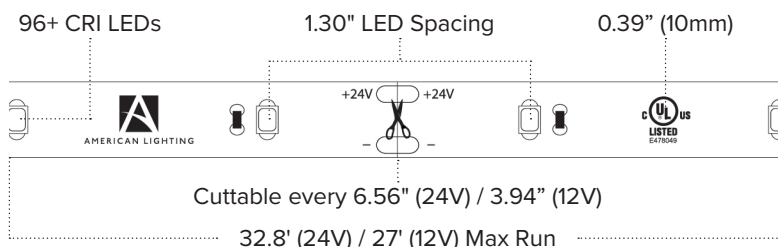

Features

- Excellent color rendering (96+ CRI)
- Color temperatures from 2400K to 4000K
- 100-155 lumens per foot performance
- Consumes only 2.7 watts per foot
- Dimmable with ELV dimmers
- Cuttable every 6.56" (24V) and 3.94" (12V)
- 32.8 ft (24V) / 27 ft (12V) max run
- (IP54) unjacketed or (IP65) jacketed versions
- 50,000 hours rated life

Build an economical and versatile layered lighting system with Trulux Standard Grade tape light. Light output ranging from 140-155 lumens per foot, with easy to work with run lengths up to 32.8 feet, Trulux Standard Grade is perfect for accent lighting applications when soft and subtle lighting is desired.

Technical Information

Series	STL
Input Voltage	24V / 12V (STL-WW-100-12V only)
CCT	2400K / 2700K / 3000K / 4000K
CRI	96+
Wattage	2.7W per ft
Lumens	Up to 155Lm per ft
Max Run	32.8 feet (24V) / 27 feet (12V)
Cuttable	Every 6.56" (24V) / 3.94" (12V)
IP Rating	IP54 (unjacketed) / IP65 (jacketed)
Dimmable	5-100%
Rating	cULus Listed
Rated Life	50,000 hrs

2400K Deluxe Warm White	2700K Ultra Warm White	3000K Warm White	4000K White
2.7W per ft / up to 140Lm per ft	2.7W per ft / up to 146Lm per ft	2.7W per ft / up to 150Lm per ft	2.7W per ft / up to 155Lm per ft
16.4ft & 32.8ft Reels			