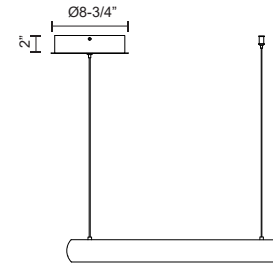

Side Canopy Option

COMMENT

KUZCO

CANADA: 19054 28TH AVENUE - SURREY, BC V3Z 6M3

USA: 3035 E. LONE MOUNTAIN ROAD - LAS VEGAS, NV 89081

WWW.KUZCOLIGHTING.COM

© 2019 KUZCO LIGHTING. ALL RIGHTS RESERVED.