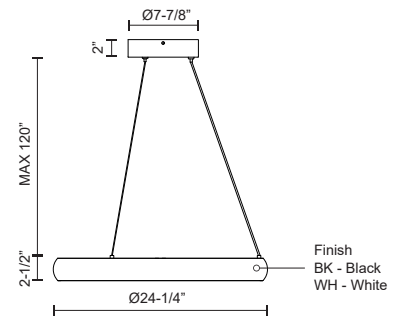

CORTANA PD82724-UNV

PENDANTS

PROJECT

SPECIFICATION DETAILS

Fixture Dimensions	D24-1/4" x H2-1/2"
Light Source	LED with DC Driver
Wattage	42W
Total Lumens	3200lm
Delivered Lumens	BK-1520lm; WH-2040lm;
Voltage	120-277V
Color Temperature	3000K
CRI (Ra)	90CRI
Optional Color Temps	2700K - 5000K Available, Minimum Order Quantities Apply
LED Rated Life	50,000 hours
Dimming	100% - 10%, TRIAC or ELV Dimmer (Not Included)
Diffuser Details	Frosted Acrylic Diffuser
Adjustable	Yes
Wire Length	120" Max
Wire Type	Clear Coaxial Wire
Minimum Hang Height	16"
Sloped Ceiling Adaptable	Yes
Location	Dry
CEC Title 24 JA8	Yes, JA8-2022
Canopy Dimensions	D8-3/4" x H2"
Paint Finish	BK01; WH01;
Material	Aluminum + Acrylic
Illumination Direction	Downlight

* For custom options, consult factory for details.

* For warranty information, please visit www.kuzcolighting.com/warranty

DESCRIPTION

A curved band of powder-coated aluminum arcs around a central void forming and encapsulating an illuminated ring. Held within the perimeter structure of the CORTANA pendant is a circumferential LED light array spreading uniform radiance via the polymeric diffuser loop. Available in multiple sizes.