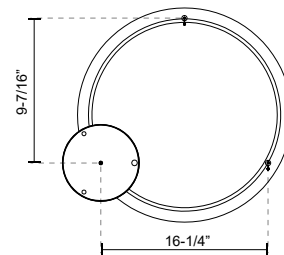

Side Canopy Option

COMMENT

KUZCO

CANADA: 19054 28TH AVENUE - SURREY, BC V3Z 6M3

USA: 3035 E. LONE MOUNTAIN ROAD - LAS VEGAS, NV 89081

WWW.KUZCOLIGHTING.COM

© 2019 KUZCO LIGHTING. ALL RIGHTS RESERVED.