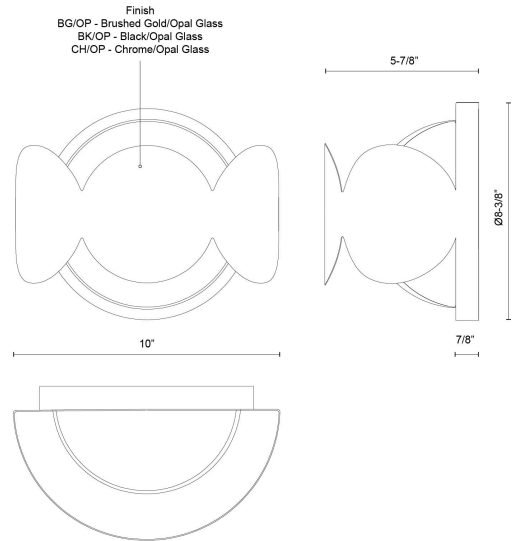

Ciel 10-in Wall Sconce

Model	Bulbs (not included)	Wattage (or equivalent)
WS59810 WS59810-BG/OP WS59810-BK/OP WS59810-CH/OP	1 x E12	40W

The Ciel collection brings an energetic charm with its punched circular metal ring encasing a glowing opal globe. This celestial-inspired design strikes a balance between modern and transitional styles, making it a radiant choice for a variety of interiors.

SPECIFICATION DETAILS

Fixture Dimensions	W10" x H8-3/8" x E5-7/8"
Canopy Dimensions	D8-3/8" x E7/8"
Location	Dry
Glass Details	Opal Glass
Illumination Direction	Up/Down
Light Source/Life	Socket
Material	Steel, Glass
Mounting Direction	Wall Mount Horizontal or Vertical
Height from Center	4"
Shade Details	Steel Shade
Compliance	UL Certified: Yes