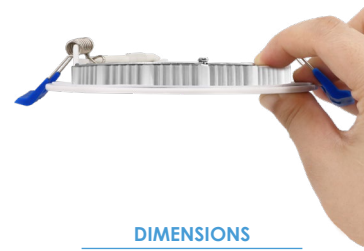

RLF-6914

6" SQUARE LED ULTRA SLIM
SLIM DOWNLIGHTS WITH WHITE TRIM

Fixture Type
Project
Notes

TECHNICAL DRAWING

DIMENSIONS

A	6-7/8"	152 mm
B	1"	24 mm
C	3-3/8"	87 mm
D	1-3/8"	35 mm
E	18"	457 mm

COMPATIBLE DIMMERS

COOPER	SI06P
LEVITON	6621, 6672, IPL06-10Z
LUTRON	PD-6WCL, DVCL-153P, SFTU-5A3P, DMD-LE3-D, CTCL-153P, DV-600P