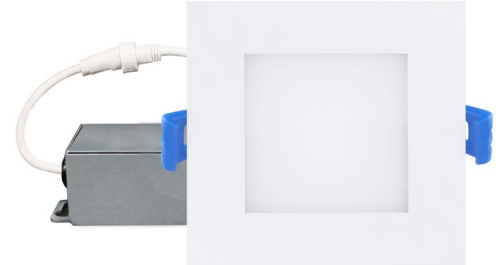

RLF-6914

6" SQUARE LED ULTRA SLIM
SLIM DOWNLIGHTS WITH WHITE TRIM

Fixture Type
Project
Notes

RLF-6914-SW5-WH

RLF-6914-SW5-WH complete set

This Ultra Slim Recessed Downlight series is perfect for tight spaces such as soffits, insulated, and suspended ceilings. With a very wide 120° beam angle, a very high color rendering index (CRI) of 90+, this fixture can easily be installed in virtually any application where space is at a premium. At just under an inch deep, and IC rated, it can fit even directly below ceiling joists (flush to ceiling). Plug-and-Play Remote Driver is included as well as a Matte White metal trim. Suitable for Indoor Wet Locations and Triac dimming with 5-Level field-selectable Color Temperature. Optional decorative trim rings in Black and Brushed Nickel finishes available and optional universal New Construction mounting plate with hanger bars available.

SPECIFICATIONS

INPUT VOLTAGE	120V AC
WATTAGE	14 W
LUMENS	900 Lm
EFFICACY	64 Lm/W
CRI	90+
BEAM ANGLE	120°
DIMMING ¹	TRIAC Dimming
CUT-OUT	6-1/4" Ø

RATINGS	IC, Airtight
ENVIRONMENT	Indoor - Wet
CERTIFICATIONS	cETLus, T24 Compliant
LUMEN MAINTENANCE	50,000 hours
INCLUDES	Remote driver and matte white metal trim
OPTIONAL	Other trims colors and universal mounting plate
WARRANTY ²	5 years

³ CCT within +/-10%
⁵ Switchable CCT

ORDERING INFO

STEP 1 - Light Engine with LED, Driver and White Matte Metal Frame

	MODEL RLF-6914	-	CCT / CRI SW5 SW5 - Switchable CCT (27/30/35/40/50) / 90 CRI	-	FINISH WH WH - White
--	--------------------------	---	---	---	-----------------------------------