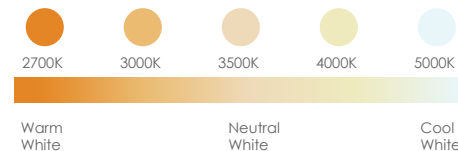

RLF-6914

6" SQUARE LED ULTRA SLIM
SLIM DOWNLIGHTS WITH WHITE TRIM

Fixture Type
Project
Notes

RLF-6914-SW5-WH

RLF-6914-SW5-WH complete set

This Ultra Slim Recessed Downlight series is perfect for tight spaces such as soffits, insulated, and suspended ceilings. With a very wide 120° beam angle, a very high color rendering index (CRI) of 90+, this fixture can easily be installed in virtually any application where space is at a premium. At just under an inch deep, and IC rated, it can fit even directly below ceiling joists (flush to ceiling). Plug-and-Play Remote Driver is included as well as a Matte White metal trim. Suitable for Indoor Wet Locations and Triac dimming with 5-Level field-selectable Color Temperature. Optional decorative trim rings in Black and Brushed Nickel finishes available and optional universal New Construction mounting plate with hanger bars available.

SPECIFICATIONS

INPUT VOLTAGE	120V AC
WATTAGE	14 W
LUMENS	900 Lm
EFFICACY	64 Lm/W
CRI	90+
BEAM ANGLE	120°
DIMMING ¹	TRIAC Dimming
CUT-OUT	6-1/4" Ø

RATINGS	IC, Airtight
ENVIRONMENT	Indoor - Wet
CERTIFICATIONS	cETLus, T24 Compliant
LUMEN MAINTENANCE	50,000 hours
INCLUDES	Remote driver and matte white metal trim
OPTIONAL	Other trims colors and universal mounting plate
WARRANTY ²	5 years

¹ Effectively dim down to 10% / See other compatible dimmers on the next page
² See published warranty terms for detailed information

PERFORMANCE

CCT selectable via switch on heatsink

COLOR TEMPERATURE ³	LUMEN ⁴	WATTAGE	EFFICACY	CRI
SW5 (27/30/35/40/50K) ⁵	900 Lm	14 W	64 Lm/W	90+

³ CCT within +/-10%
⁵ Switchable CCT

ORDERING INFO

STEP 1 - Light Engine with LED, Driver and White Matte Metal Frame

	MODEL RLF-6914	-	CCT / CRI SW5 SW5 - Switchable CCT (27/30/35/40/50) / 90 CRI	-	FINISH WH WH - White
--	--------------------------	---	---	---	-----------------------------------