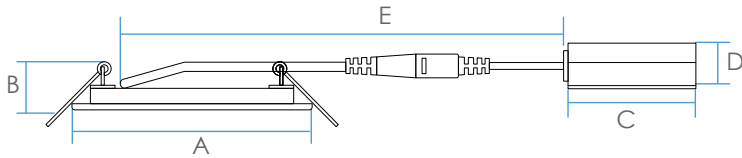

³ CCT within +/-10%
⁵ Switchable CCT

ORDERING INFO

STEP 1 - Light Engine with LED, Driver and White Matte Metal Frame

	MODEL RLF-6914	-	CCT / CRI SW5 SW5 - Switchable CCT (27/30/35/40/50) / 90 CRI	-	FINISH WH WH - White
--	--------------------------	---	---	---	-----------------------------------

OPTIONAL ACCESSORY (Sold separately)

	MODEL RLH-346-NC-UNI Universal mounting plate with hanger bars. For cutout sizes: 3", 4-1/4" or 6-1/4"
--	---

STEP 2 - Optional Trim (Sold separately)

	MODEL RLF-69 RLF-69 - Square Trim	-	FINISH BK - Black BN - Brushed Nickel
--	--	---	---

RLF-6914

6" SQUARE LED ULTRA SLIM
SLIM DOWNLIGHTS WITH WHITE TRIM

Fixture Type
Project
Notes

TECHNICAL DRAWING

DIMENSIONS

A	6-7/8"	152 mm
B	1"	24 mm
C	3-3/8"	87 mm
D	1-3/8"	35 mm
E	18"	457 mm

COMPATIBLE DIMMERS