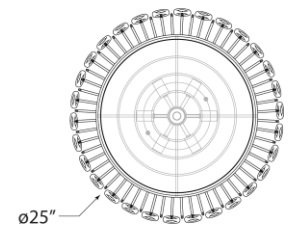

TEAR SHEET

Liscia Large Flush Mount

Item # ARN 4172BSL-CG

Designer: AERIN

Height: 8.75"

Width: 25"

Canopy: 18" Round

Finishes: BSL, G

Glass Options: CG

Socket: 6 - E12 Candelabra

Wattage: 6 - 40 C11

Weight: 45 Pounds

Front View

Top View