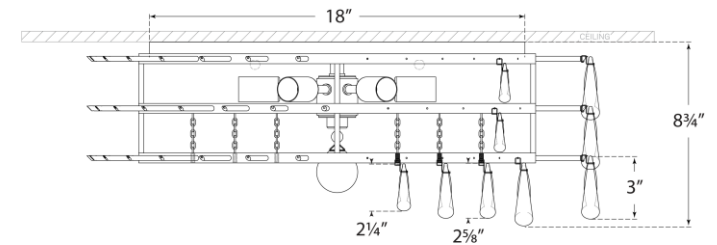

TEAR SHEET

Liscia Large Flush Mount

Item # ARN 4172BSL-CG

Designer: AERIN

Height: 8.75"

Width: 25"

Canopy: 18" Round

Finishes: BSL, G

Glass Options: CG

Socket: 6 - E12 Candelabra

Wattage: 6 - 40 C11

Weight: 45 Pounds

Front View

Top View