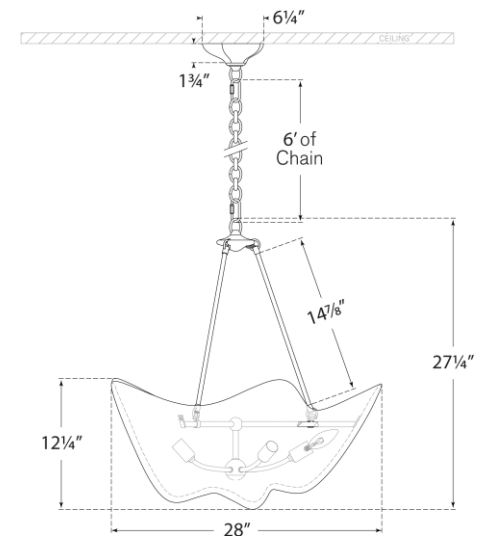

TEAR SHEET

Cosima Medium Chandelier

Item # ARN 5428PN-PW

Designer: AERIN

Height: 27.25"

Width: 28"

Canopy: 6.25" Pentagon

Finishes: BZ, HAB, PN

Shade Treatments: PW

Socket: 5 - E12 Candelabra

Wattage: 5 - 40 B11

Weight: 44 Pounds

Top View

Front View