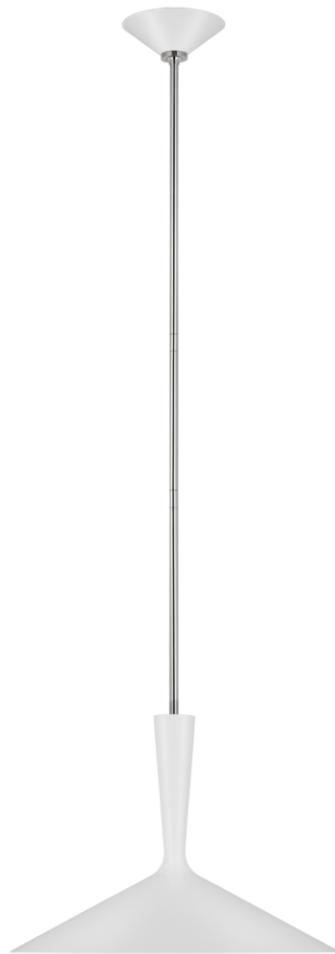

TEAR SHEET

Rosetta Large Pendant

Item # ARN 5541WHT/PN

Designer: AERIN

O/A Height: 56.75"

Fixture Height: 13"

Min. Custom Height: 19"

Width: 18"

Canopy: 6" Round

Finishes: BLK/BZ, BLK/HAB, BLK/PN, HAB, PN, WHT/BZ, WHT/HAB, WHT/PN

Socket: E26 Keyless

Wattage: 15 LED A19

Weight: 7 Pounds