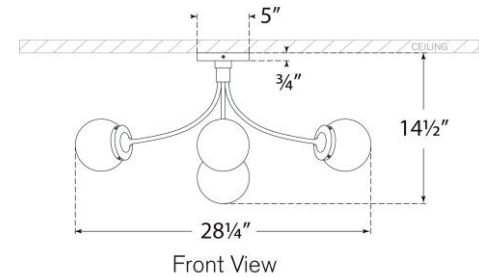

## Prescott Large Semi-Flush Mount

Item # KS 4009SB-WG

Designer: kate spade new york

Height: 14.5"

Width: 28.25"

Canopy: 5" Round

Finishes: BZ, PN, SB

Glass Options: CG, WG

Socket: 4 - E12 Candelabra

Wattage: 4 - 5.5 LED G16.5

Weight: 12 Pounds

Note: UL Only

Front View

Top View