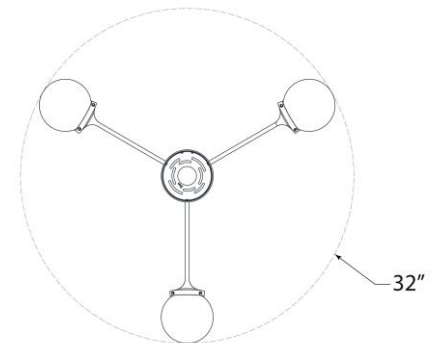

## Prescott Large Semi-Flush Mount

Item # KS 4009SB-WG

Designer: kate spade new york

Height: 14.5"

Width: 28.25"

Canopy: 5" Round

Finishes: BZ, PN, SB

Glass Options: CG, WG

Socket: 4 - E12 Candelabra

Wattage: 4 - 5.5 LED G16.5

Weight: 12 Pounds

Note: UL Only

Front View

Top View